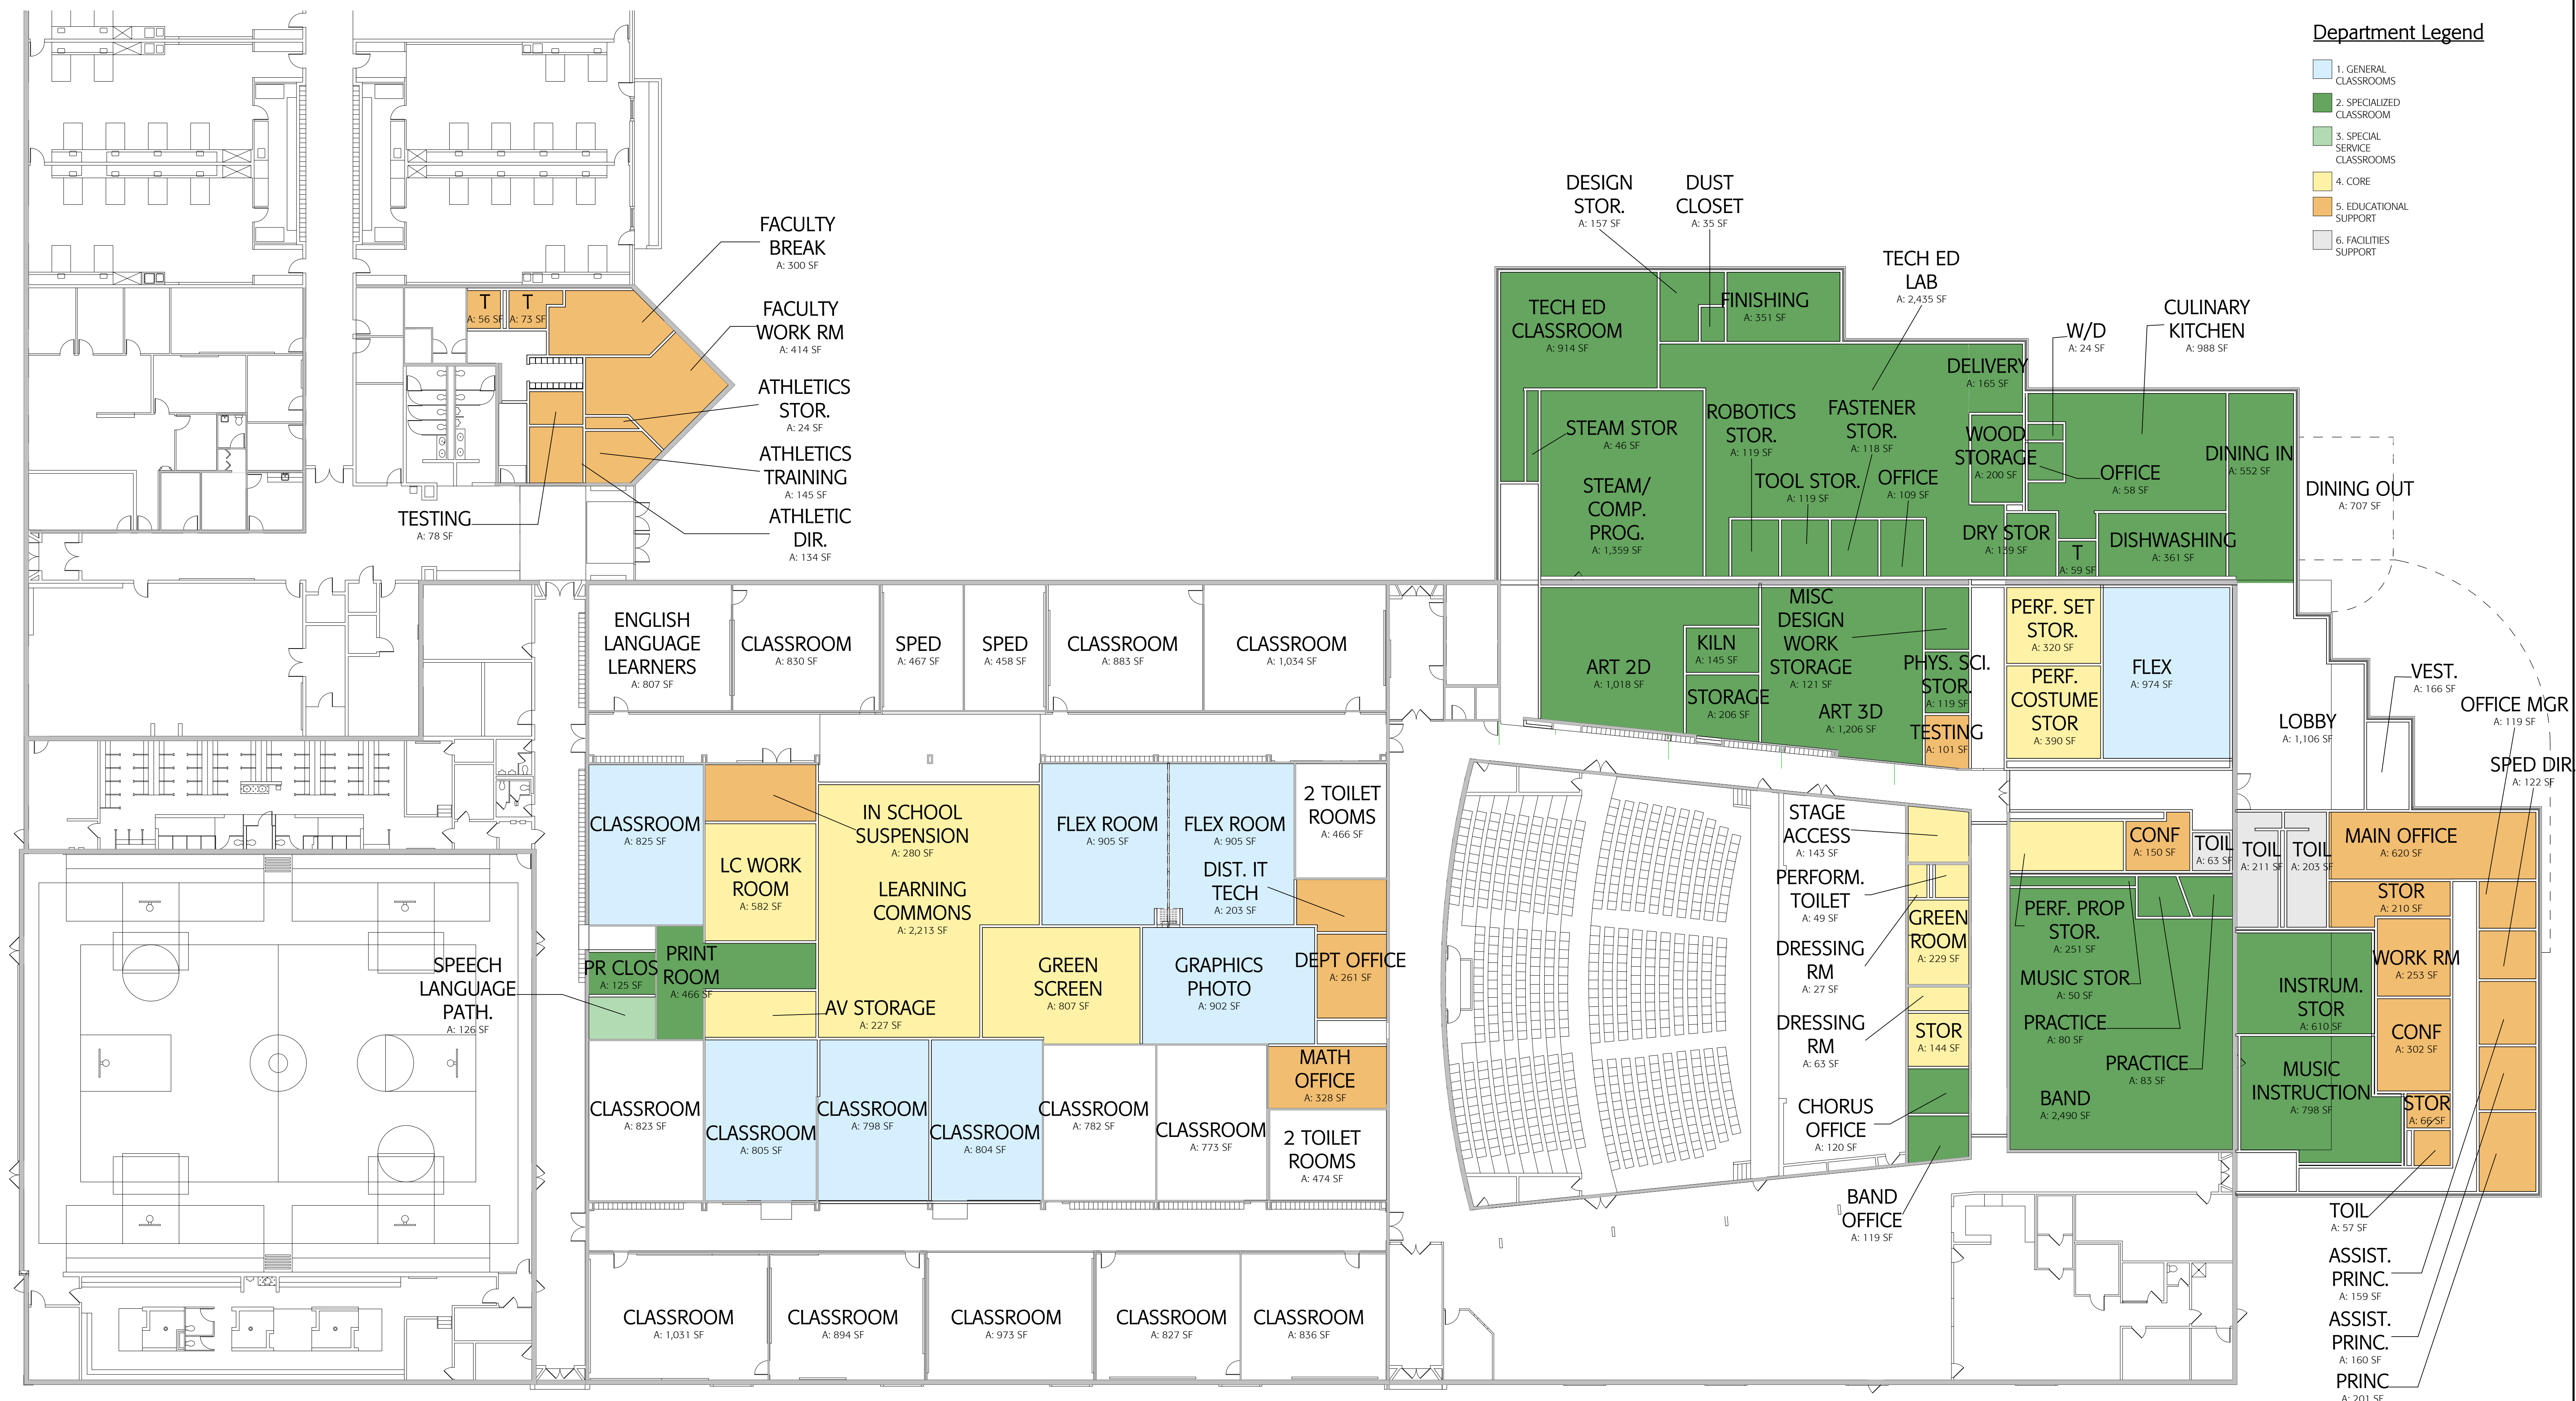

FUTURE GARDENS

STEAM/
CULINARY
ADDITION

PINE
OUT

ENTRY

ADMIN/
MUSIC
ADDITION

EXISTING
SCHOOL
(RENOVATE)

BUS DROP OFF

1
2
3
4
5
CAR DROP OFF

PARKING
381 EXISTING SPACES
-73 REMOVED SPACES

308 SPACES

OPTION 1

10/27/20

Department Legend

- 1. GENERAL CLASSROOMS
- 2. SPECIALIZED CLASSROOM
- 3. SPECIAL SERVICE CLASSROOMS
- 4. CORE
- 5. EDUCATIONAL SUPPORT
- 6. FACILITIES SUPPORT